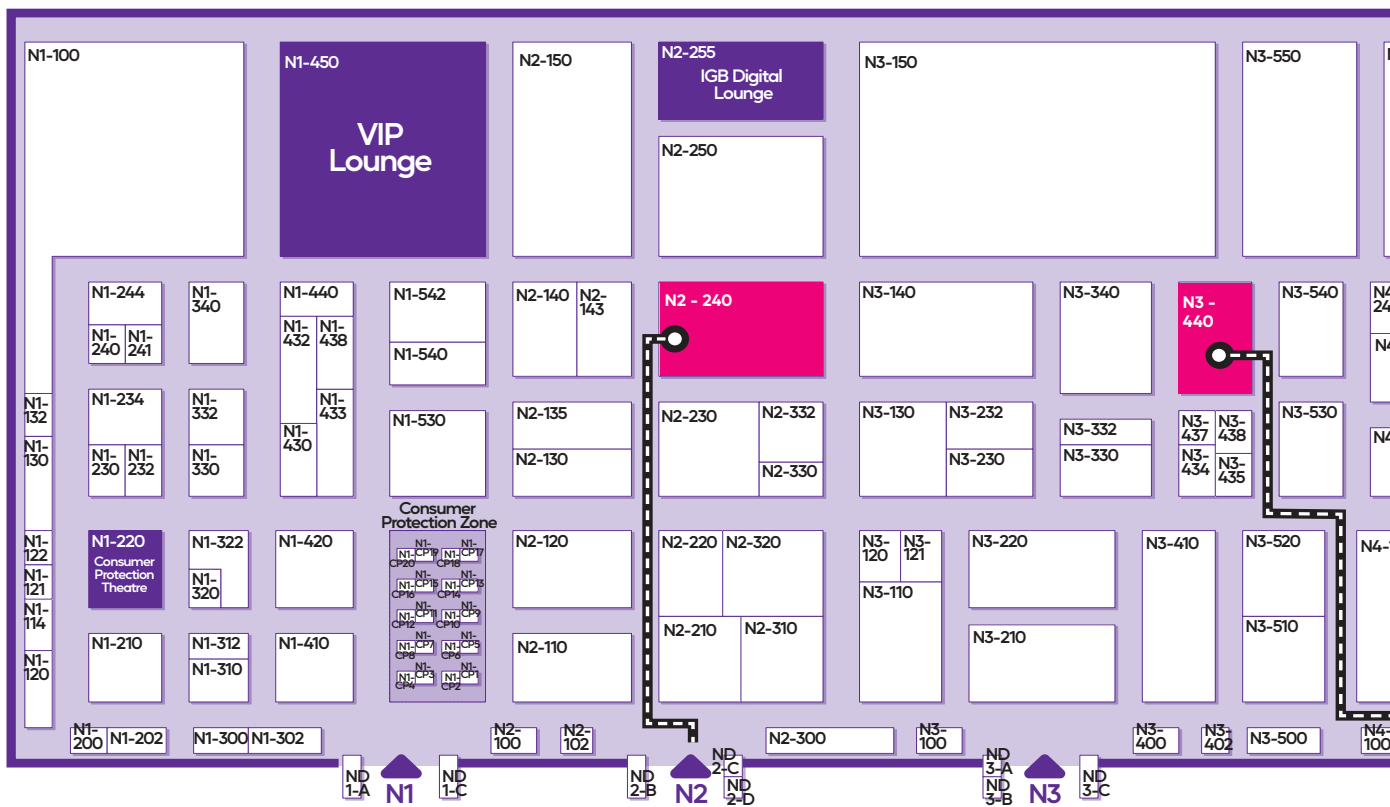

North Hall Floorplan

Visit us at stand **S4-115**

To Custom House West Entrance

▼ SOUTH HALL ▼

Visit us at stand **N2-240**

NORTH HALL

NORTH GALLERY SUITES

SOUTH HALL

Visit us at stand **N3-440**

The North Hall Floorplan is sponsored by

BETCONSTRUCT

Visit us at stand **S4-110**

The South Hall Floorplan is located at the back of this publication

▼ **SOUTH HALL** ▼

Floorplan correct at time of print

Visit us at stand **N5-350**