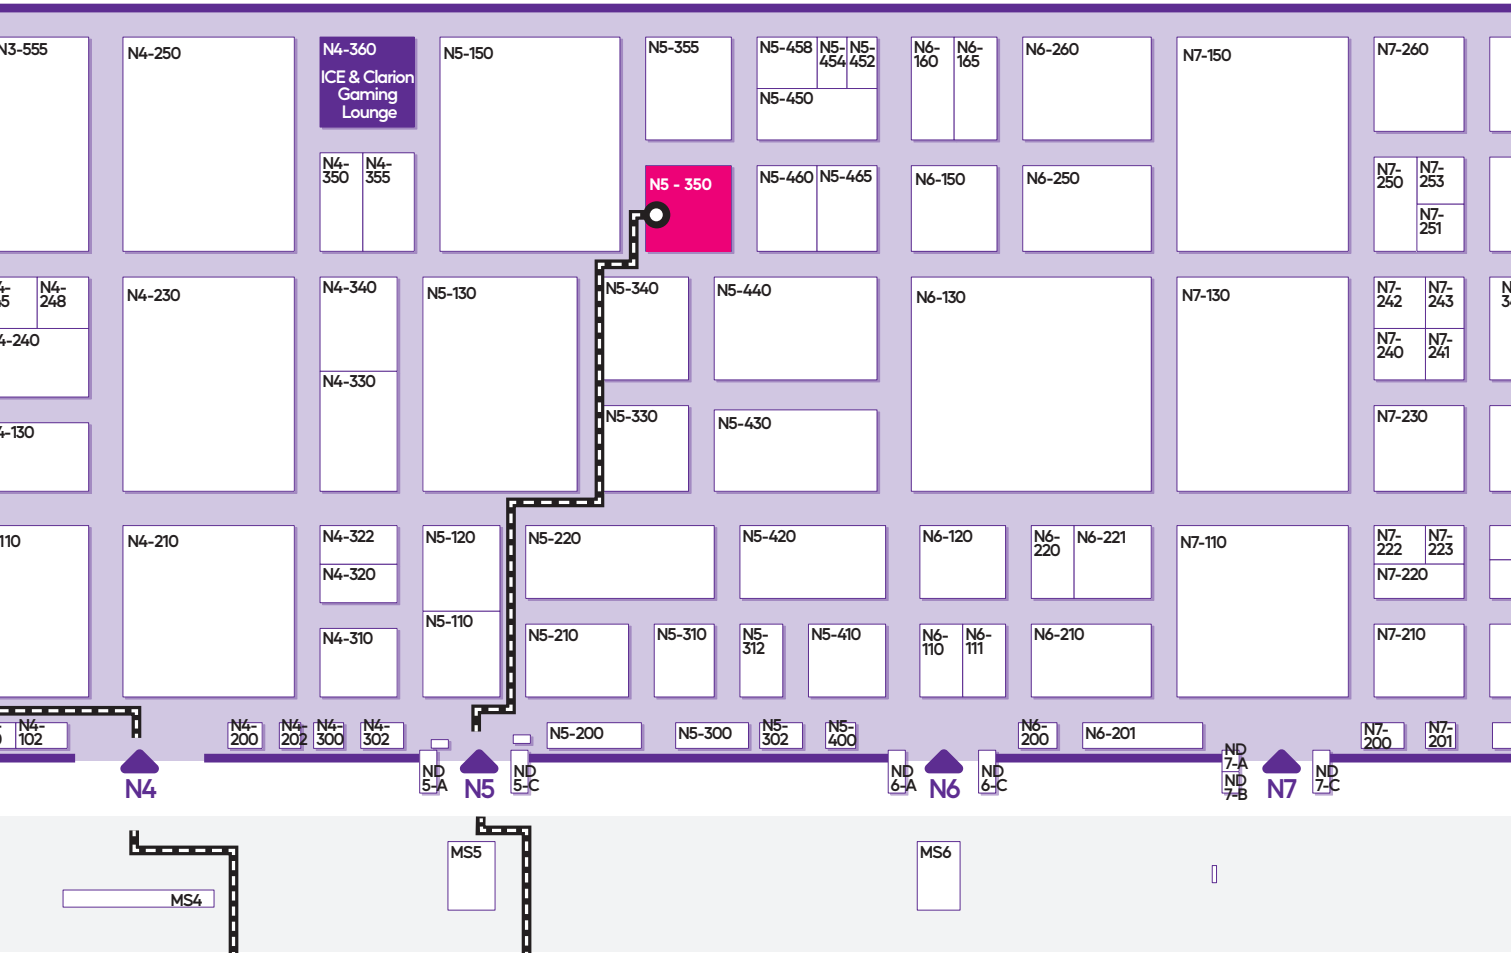

North Hall Floorplan

Visit us at stand **S4-115**

To Custom House West Entrance

▼ SOUTH HALL ▼

Visit us at stand **N2-240**

NORTH HALL

NORTH GALLERY SUITES

SOUTH HALL

Visit us at stand **N3-440**

The North Hall Floorplan is sponsored by

BETCONSTRUCT

Visit us at stand **S4-110**

The South Hall Floorplan is located at the back of this publication

▼ **SOUTH HALL** ▼

Floorplan correct at time of print

Visit us at stand **N5-350**