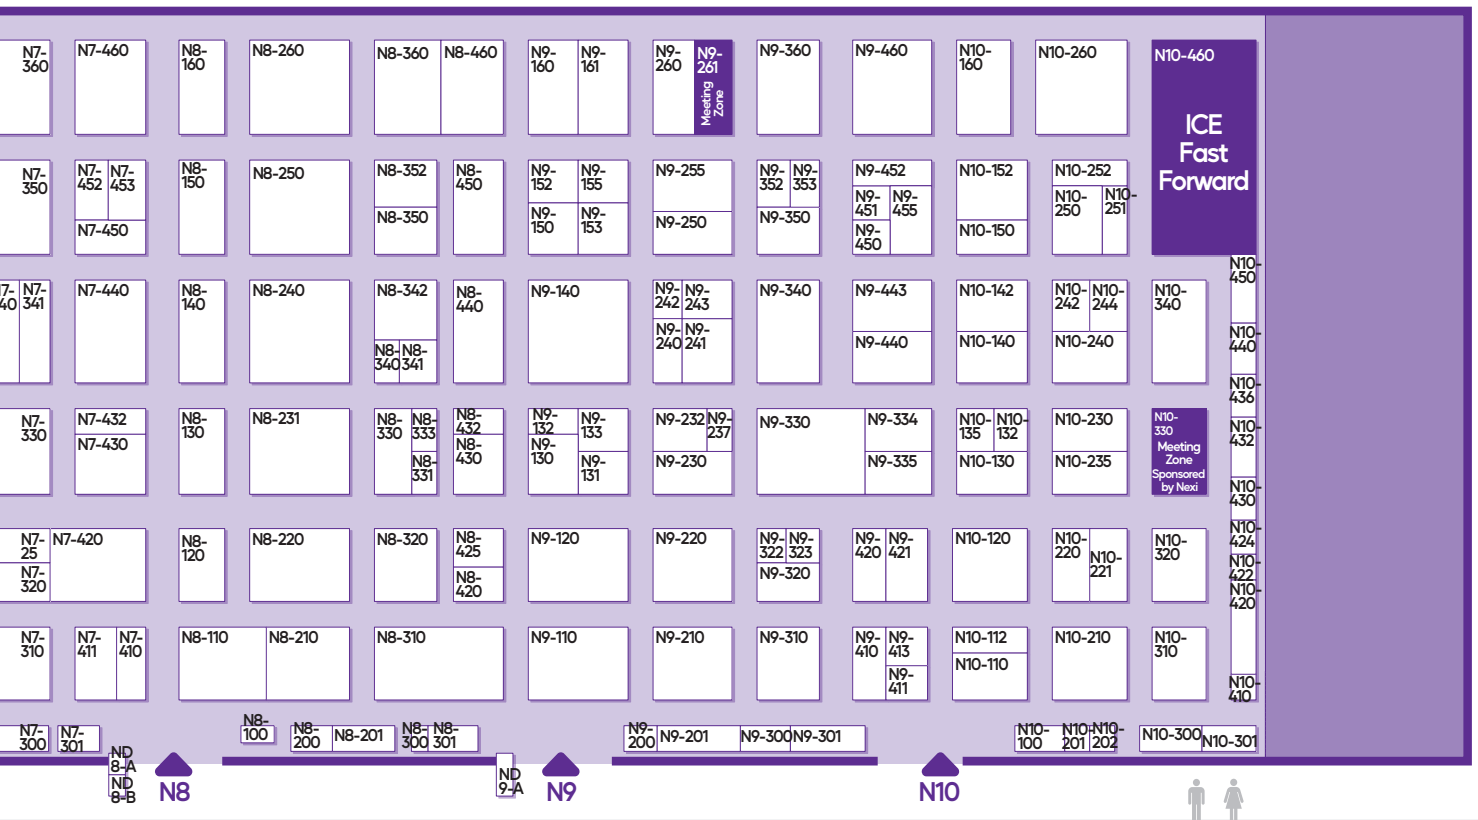

North Hall Floorplan

Visit us at stand **S4-115**

To Custom House West Entrance

▼ SOUTH HALL ▼

Visit us at stand **N2-240**

NORTH HALL

NORTH GALLERY SUITES

SOUTH HALL

Visit us at stand **N3-440**

The North Hall Floorplan is sponsored by

BETCONSTRUCT

Visit us at stand **S4-110**

The South Hall Floorplan is located at the back of this publication

▼ **SOUTH HALL** ▼

Floorplan correct at time of print

Visit us at stand **N5-350**